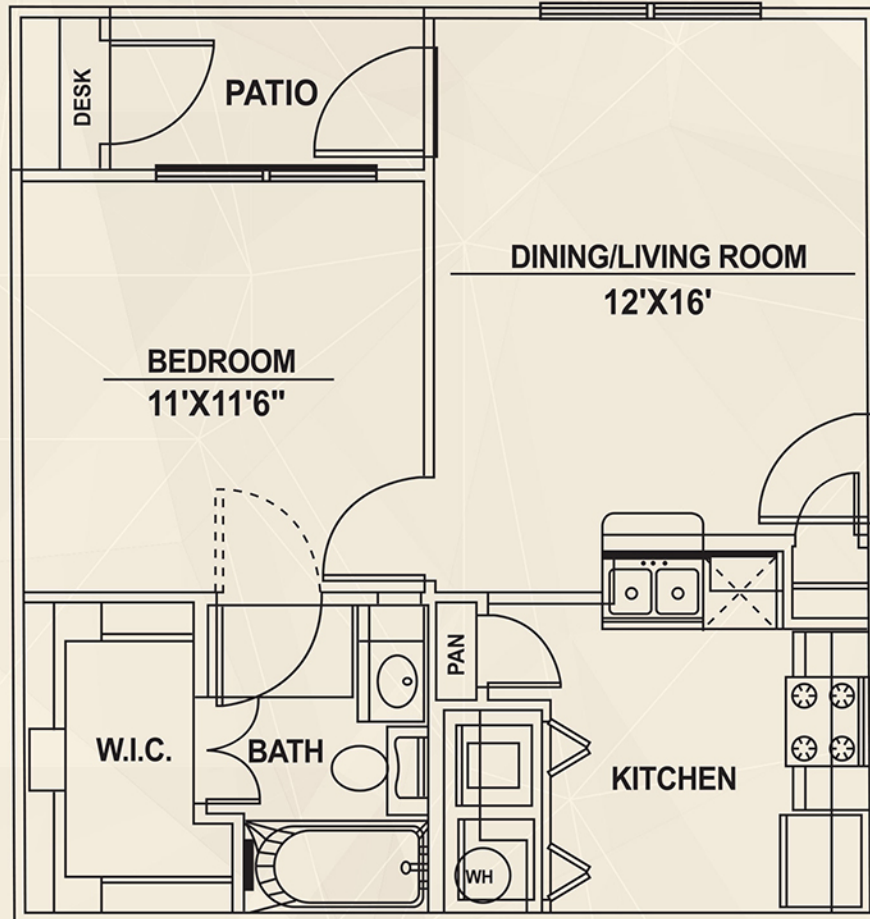

WATERS at bluffsprings

apartments

A1	1 BED	Amenities:	Rent:
	1 BATH		Deposit:
	546 SQ FT		Fees:

Floor plans are artist's rendering. All dimensions are approximate. Actual product and specifications may vary in dimension or detail. Not all features are available in every apartment. Prices and availability are subject to change. Please see a representative for details.